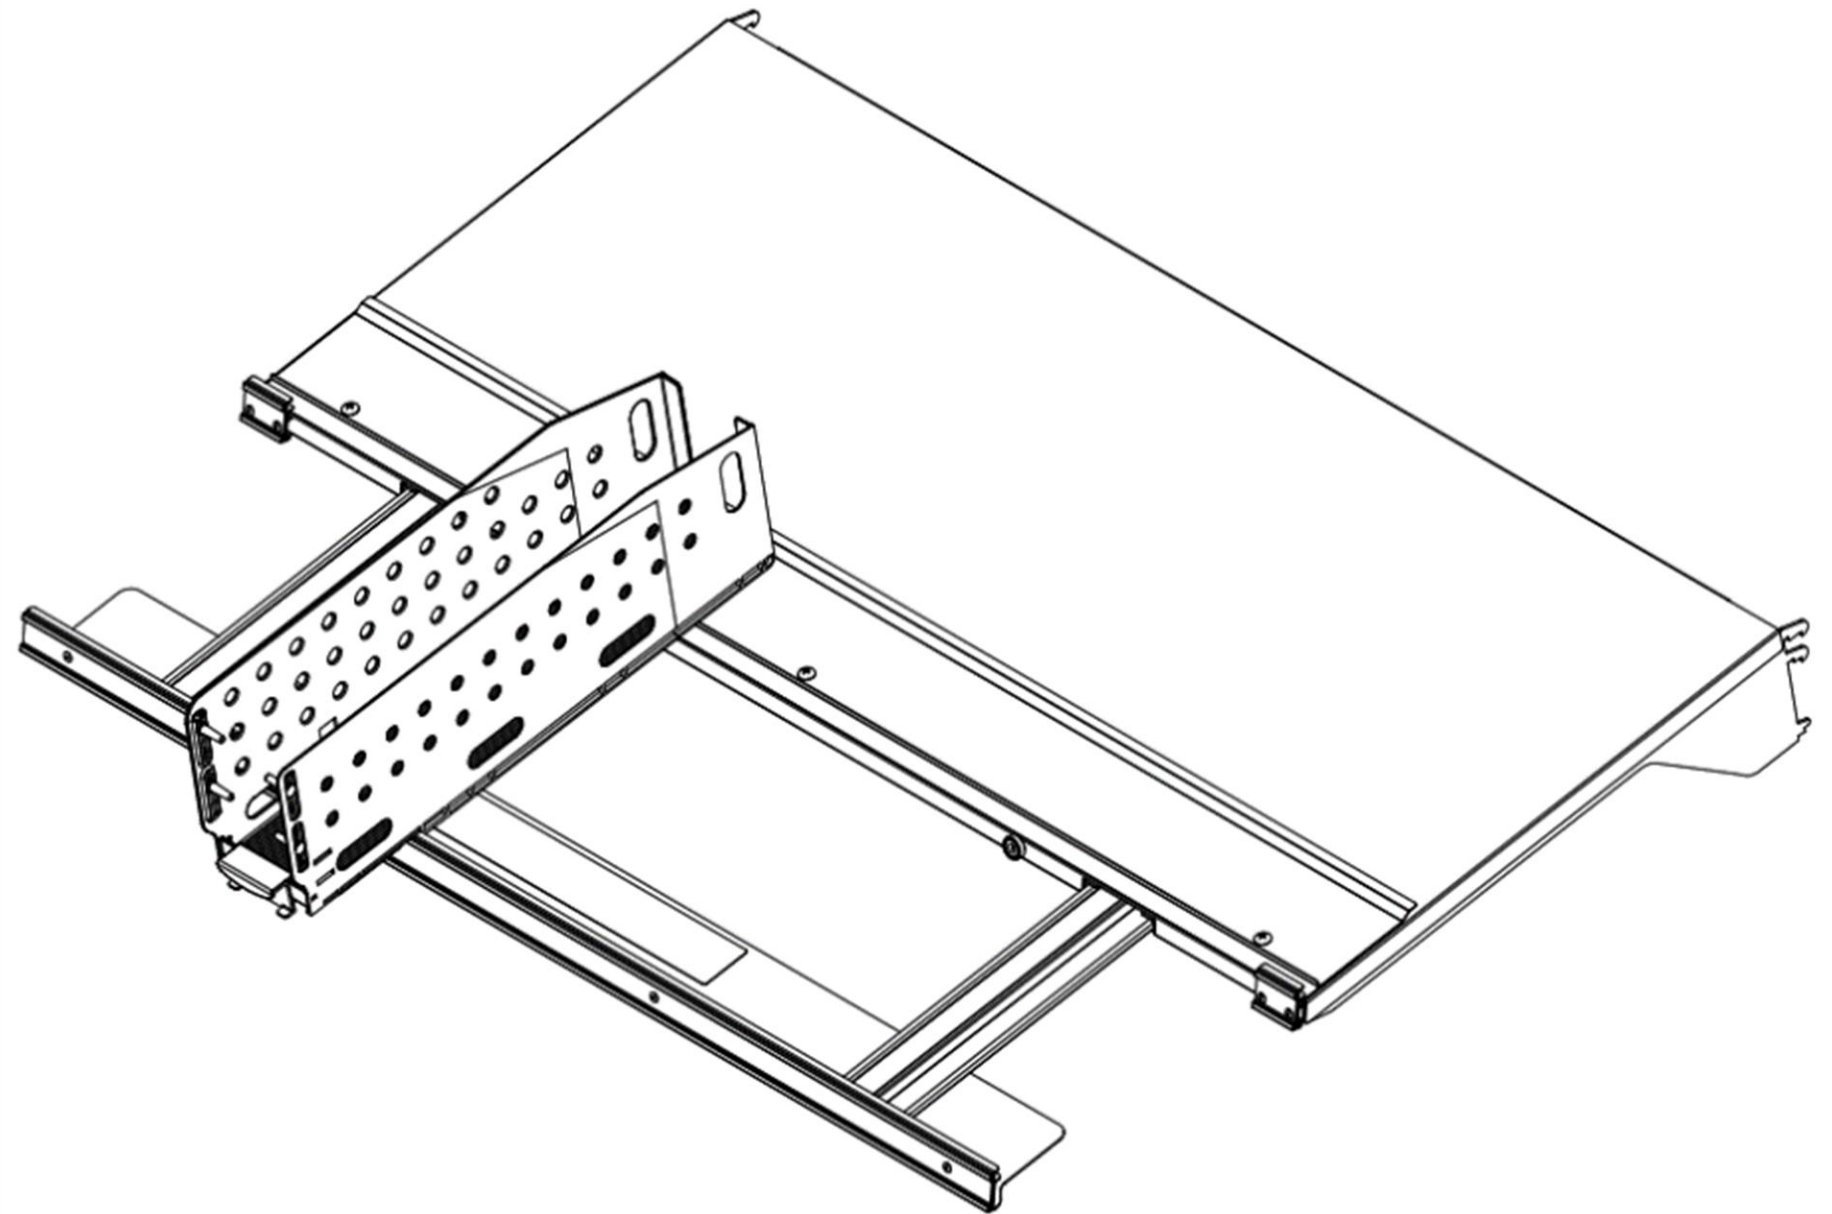

RETAIL
—
SOLUTIONS
—
BUILDERS

Our latest Innovation...

Features

Patented shelf and module design ease product rotation

Modular shelf with pull out bar - fits both coolers and gondolas

Expandable modules that lock at desired width

EXTEND & LOAD

Installation in stores

Installation in stores

Completed installation

20' of single serve
yogurt

Completed installation for Open air coolers

Pullout bar in action

Modules pull out and rest on bar for easy loading and improved product rotation

EXTEND & LOAD

Two ways to load

Yogurt Module Planogram Guide

(Adjustment range: 2.50" ID to 4.75" ID)

Modular Modules

Modules with Narrow Floor Mat.

*Drinks

*Yoplait
*La Yogurt
*Kool Aid
*Yoplait Oui