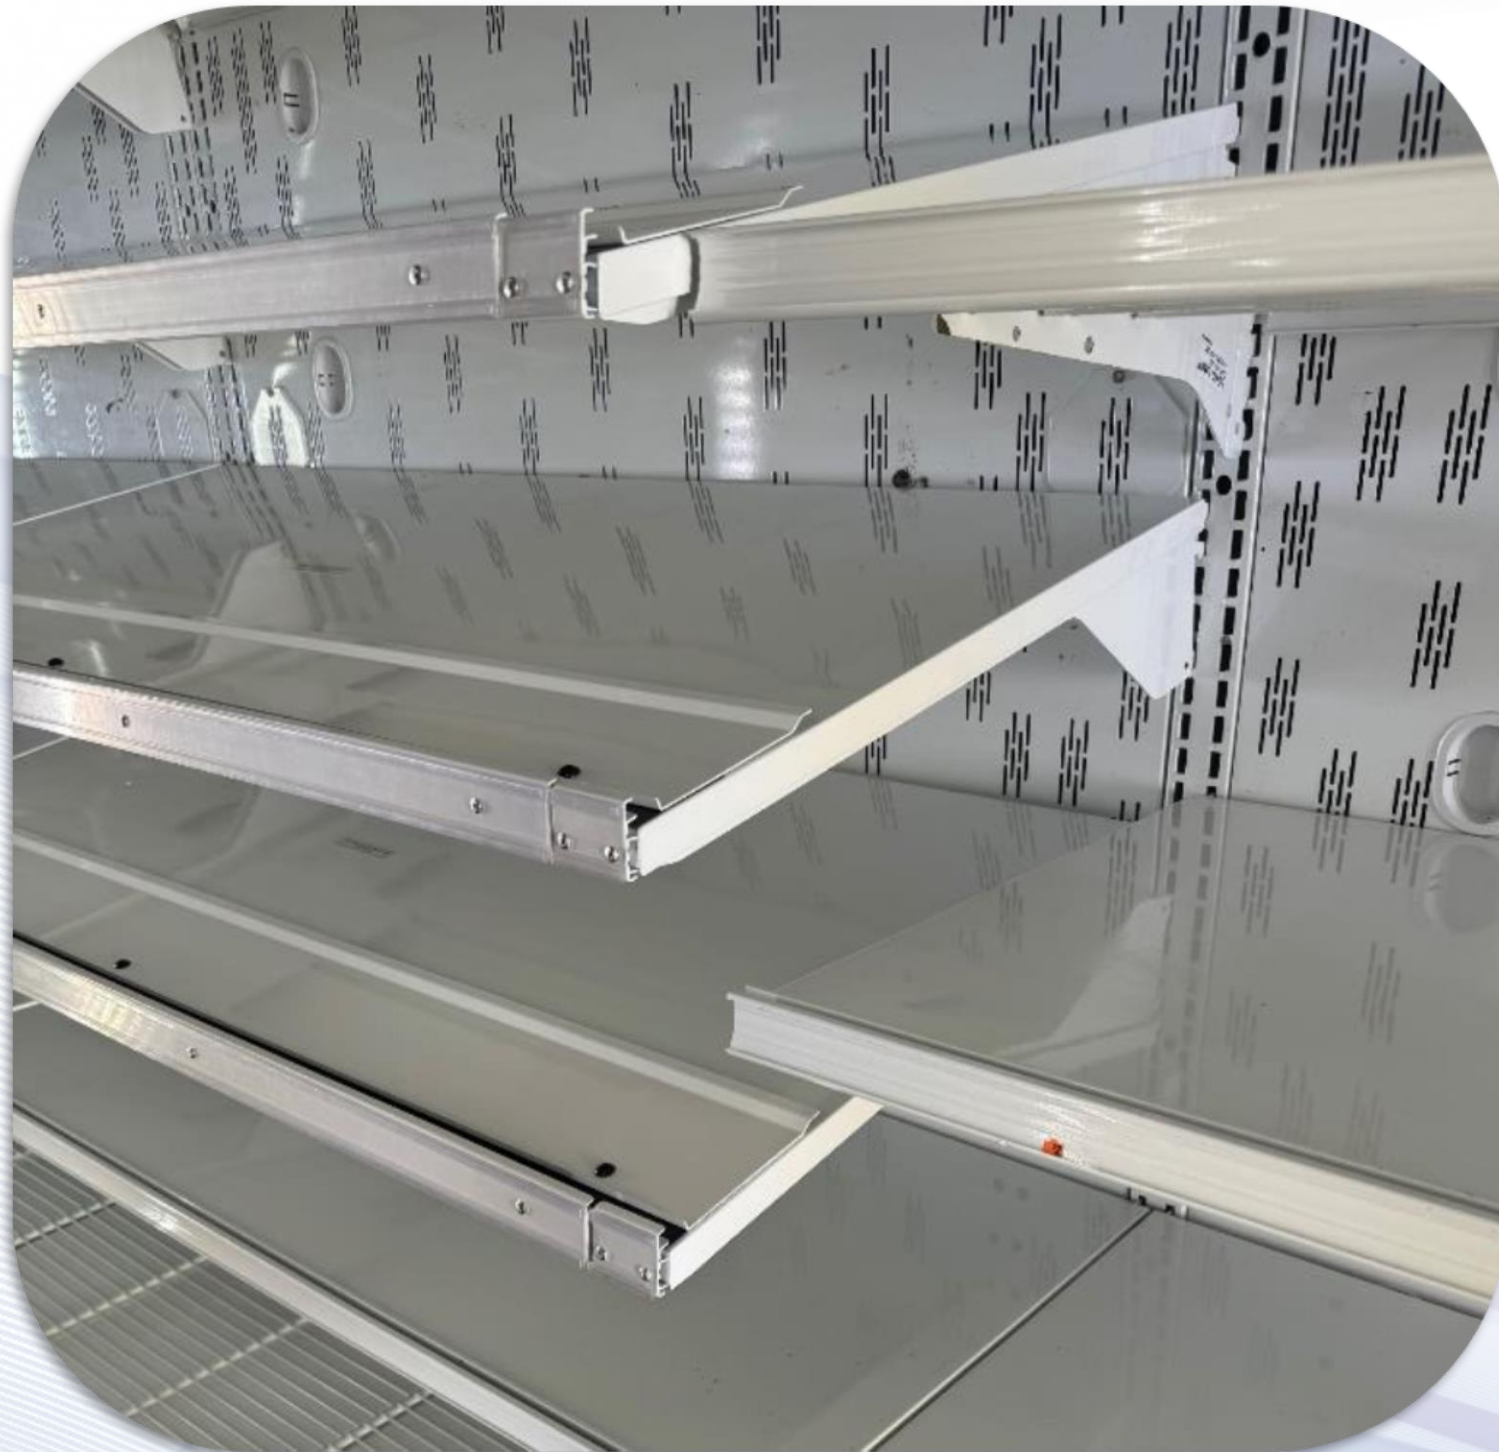

RETAIL
—
SOLUTIONS
—
BUILDERS

Our latest Innovation...

Features

Patented shelf and module design ease product rotation

Modular shelf with pull out bar - fits both coolers and gondolas

Expandable modules that lock at desired width

EXTEND & LOAD

Installation in stores

Installation in stores

Completed installation

20' of single serve
yogurt

Completed installation for Open air coolers

Pullout bar in action

Modules pull out and rest on bar for easy loading and improved product rotation

EXTEND & LOAD

Two ways to load

Yogurt Module Planogram Guide

(Adjustment range: 2.50" ID to 4.75" ID)

Modular Modules

Modules with Narrow Floor Mat.

*Drinks

*Yoplait
*La Yogurt
*Kool Aid
*Yoplait Oui