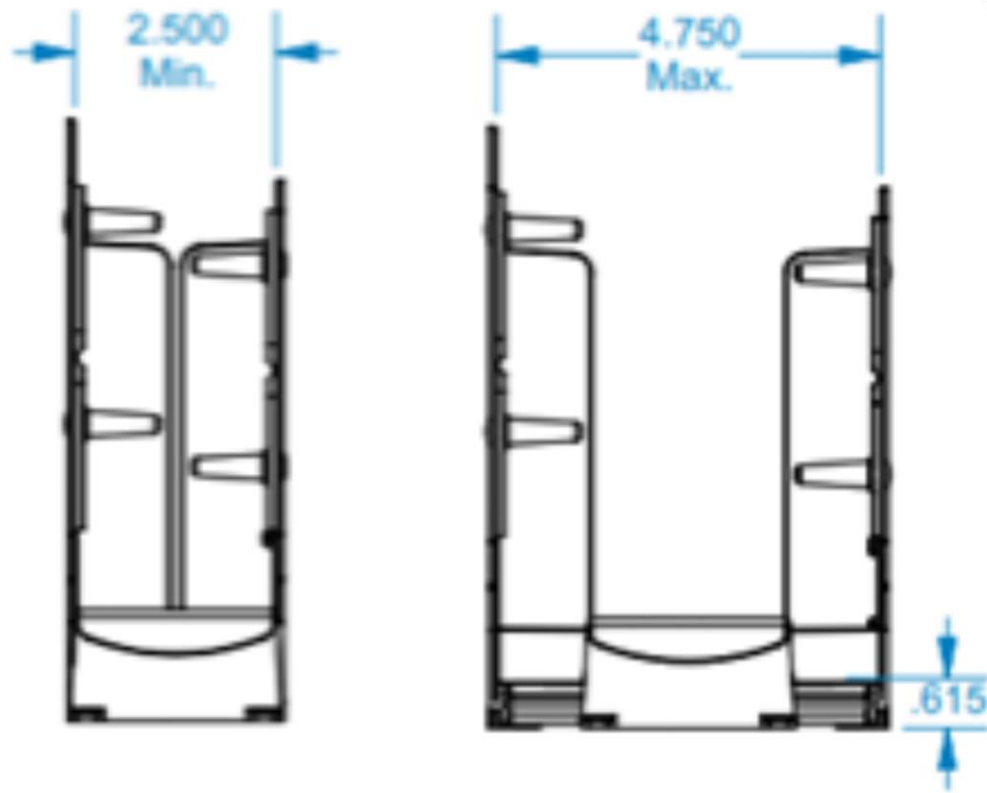

Yogurt Module Planogram Guide

(Adjustment range: 2.50" ID to 4.75" ID)

Modular Modules

Modules with Narrow Floor Mat.

*Drinks

*Yoplait
*La Yogurt
*Kool Aid
*Yoplait Oui

*Yo Crunch
*Keto
*Siggi's
*Brown Cow
*Thor's Skyr 6oz
*Haagen-Daz

*Dannon
(Fruit on the bottom)
*Noosa 4.5oz

Modules with Wide Floor Mat.

*Chobani
*Protein
*Two good
*Fage
*Lucky charms
*Kite hill
*Silk
*Light+Fit (Dannon)
*Oikos (Dannon)
*Icelandic
*Thor's Skyr
*Painterland Sisters
*Siggi's Large

*Chobani Flip
(requires
6 fingers!)

*Noosa 8oz
(requires
6 fingers!)