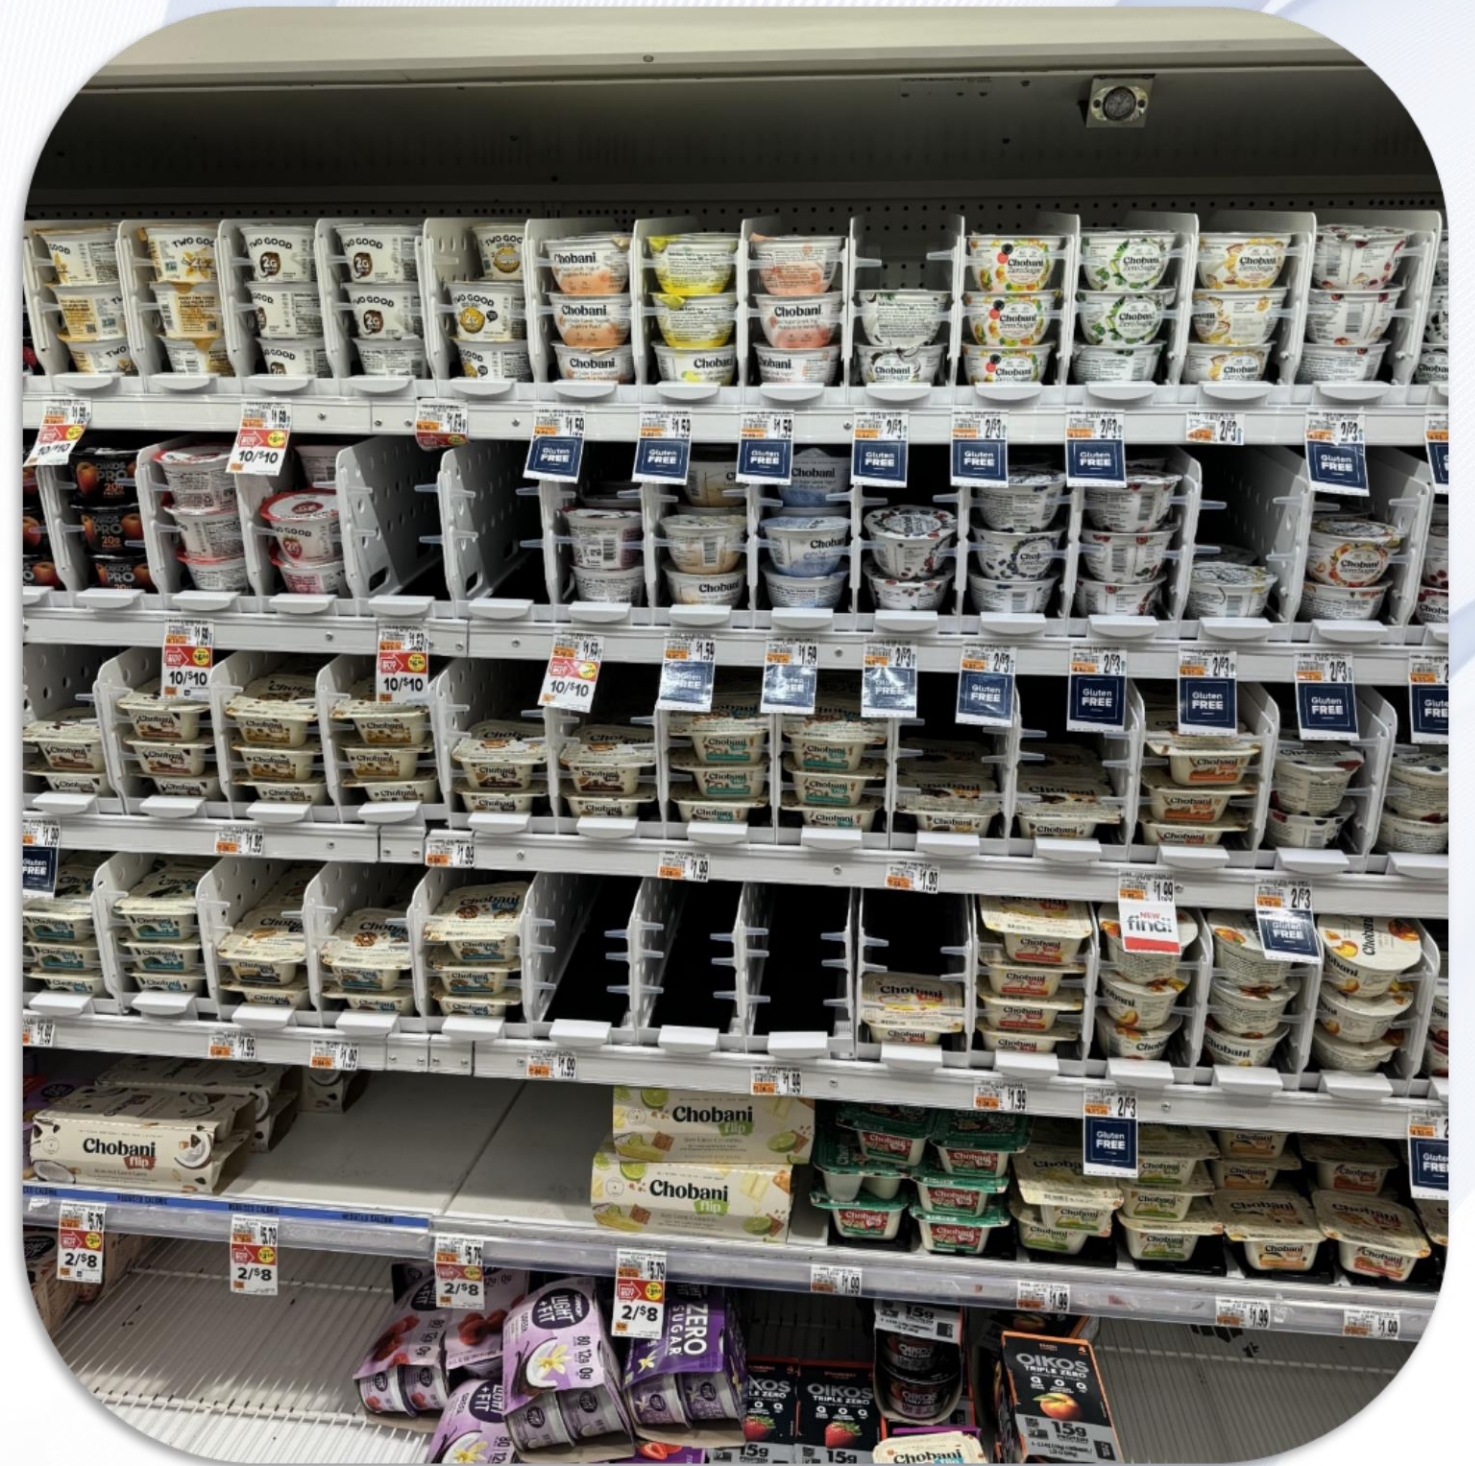

RETAIL
—
SOLUTIONS
—
BUILDERS

Our latest Innovation...

Features

Patented shelf and module design ease product rotation

Modular shelf with pull out bar - fits both coolers and gondolas

Expandable modules that lock at desired width

EXTEND & LOAD

Installation in stores

Installation in stores

Completed installation

20' of single serve
yogurt

Completed installation for Open air coolers

Pullout bar in action

Modules pull out and rest on bar for easy loading and improved product rotation

*Yo Crunch
*Keto
*Siggi's
*Brown Cow
*Thor's Skyr 6oz
*Haagen-Daz

*Dannon
(Fruit on the bottom)
*Noosa 4.5oz

Modules with Wide Floor Mat.

*Chobani
*Protein
*Two good
*Fage
*Lucky charms
*Kite hill
*Silk
*Light+Fit (Dannon)
*Oikos (Dannon)
*Icelandic
*Thor's Skyr
*Painterland Sisters
*Siggi's Large

*Chobani Flip
(requires
6 fingers!)

*Noosa 8oz
(requires
6 fingers!)

EXTEND & LOAD

Development in other categories

Key Benefits

Why **Henschel** is the best choice

Trusted

Whether it's EZLoad or custom displays, customers rely on our solutions to elevate their brands