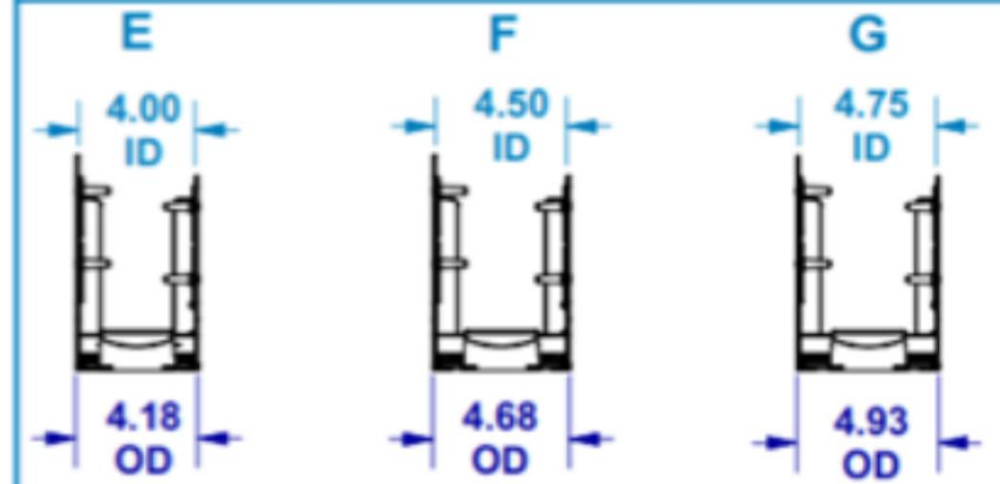

Modules with Wide Floor Mat.

*Chobani
*Protein
*Two good
*Fage
*Lucky charms
*Kite hill
*Silk
*Light+Fit (Dannon)
*Oikos (Dannon)
*Icelandic
*Thor's Skyr
*Painterland Sisters
*Siggi's Large

*Chobani Flip
(requires
6 fingers!)

*Noosa 8oz
(requires
6 fingers!)