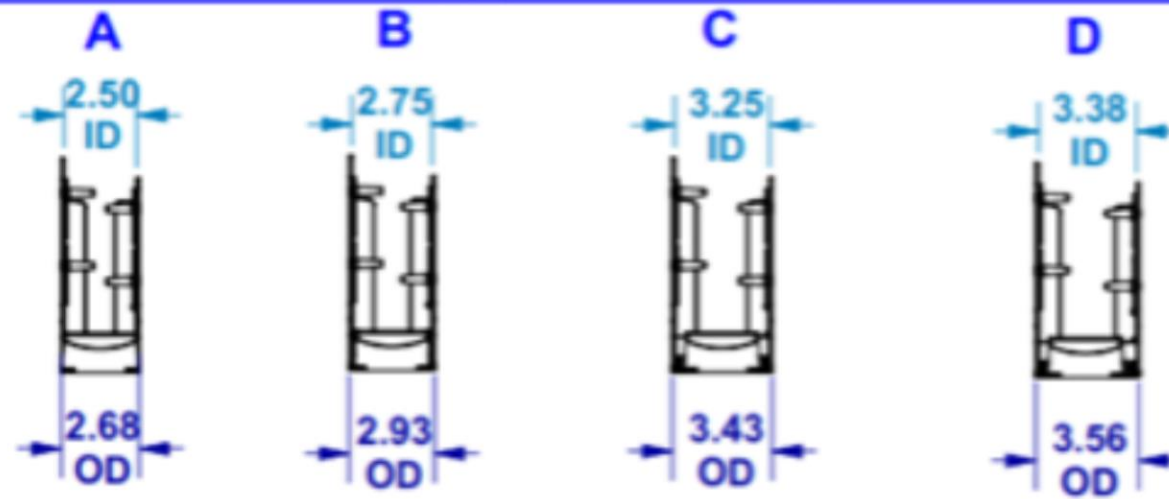

EXTEND & LOAD

Two ways to load

Yogurt Module Planogram Guide

(Adjustment range: 2.50" ID to 4.75" ID)

Modular Modules

Modules with Narrow Floor Mat.

*Drinks

*Yoplait
*La Yogurt
*Kool Aid
*Yoplait Oui